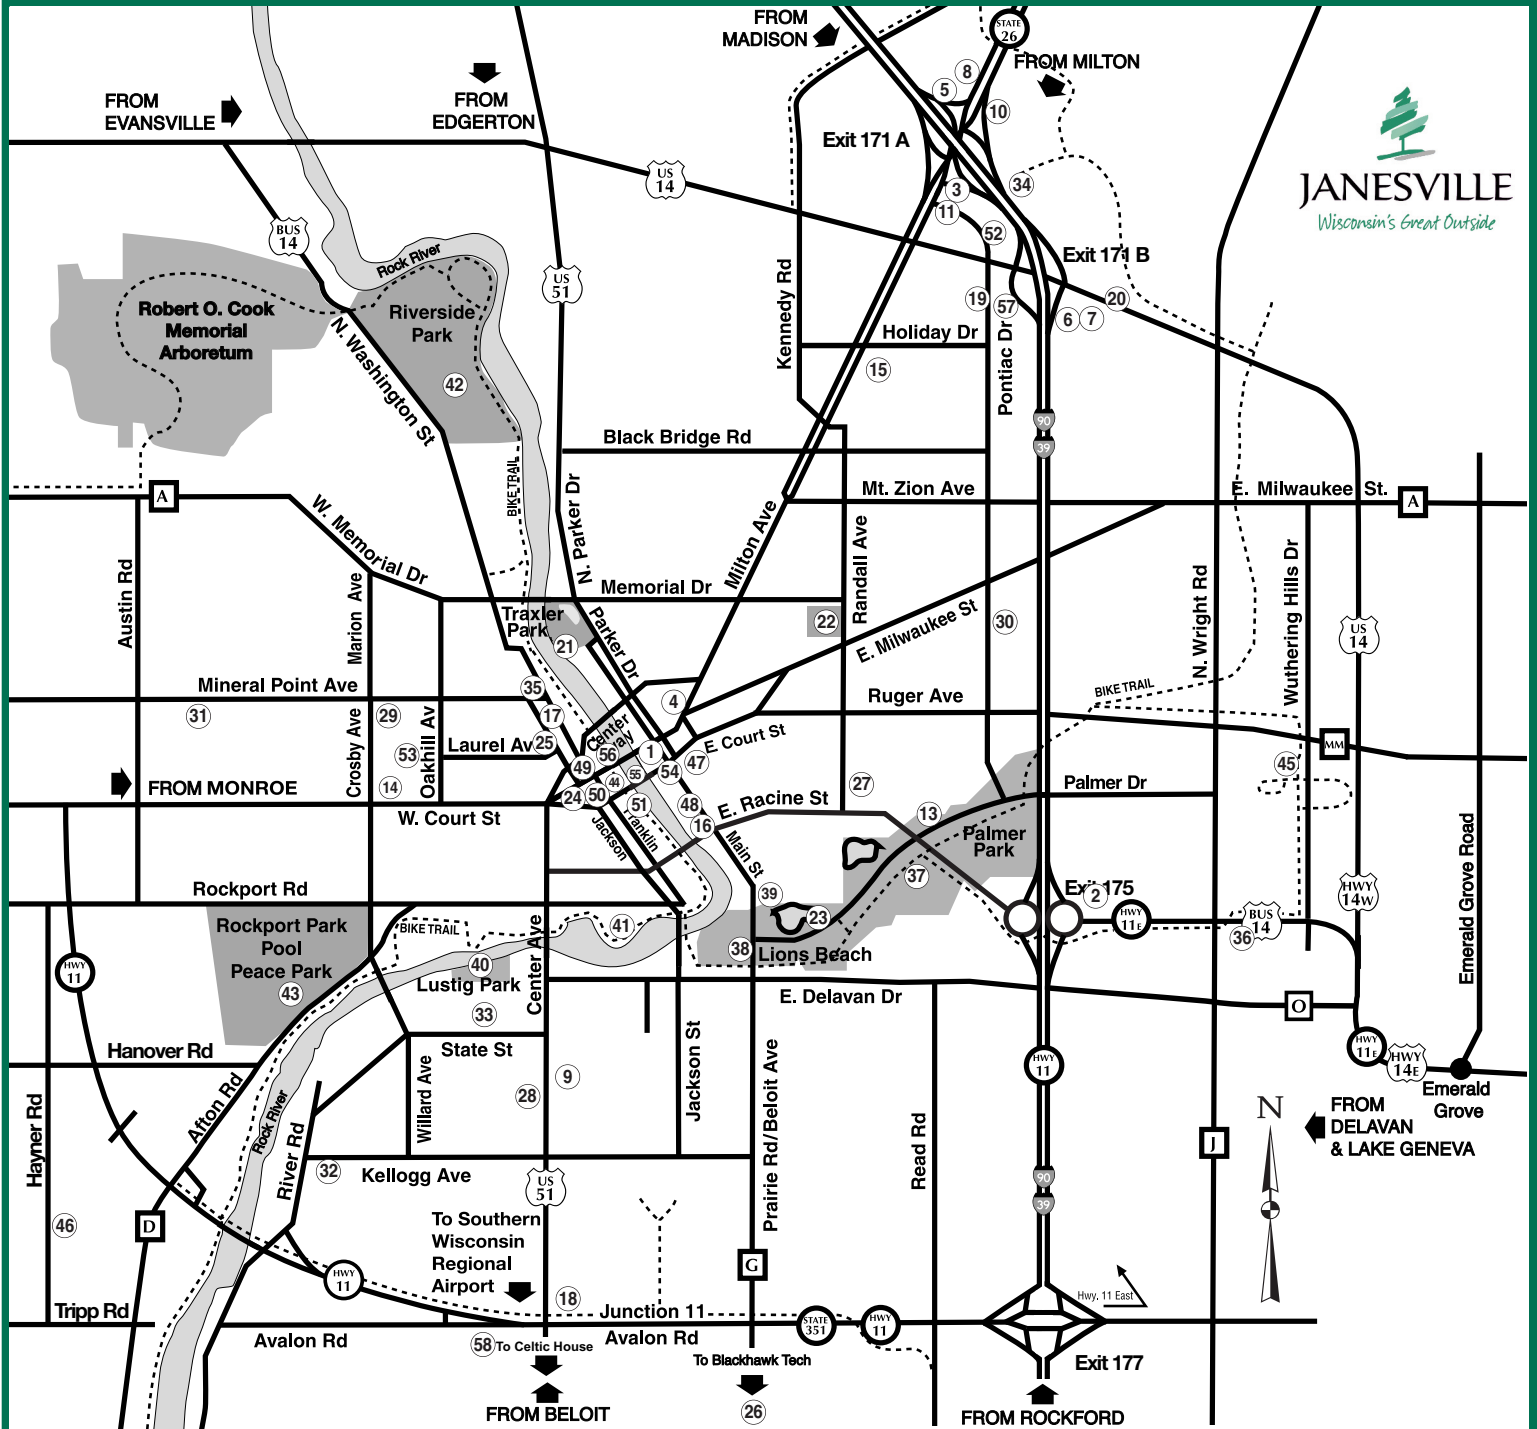

JANESVILLE . . . Wisconsin's Great Outside

INFORMATION

- 1 Janesville Area Convention & Visitors Bureau, Inc.
- 13 Seasonal Visitor Information Center
- 47 Rock County Courthouse
- 48 Hedberg Public Library
- 49 Janesville City Hall
- 50 Forward Janesville, Inc.
- 51 Janesville Transit System
- 52 Van Galder Bus Terminal

ACCOMMODATIONS

- 2 Baymont by Wyndham
- 3 Quality Inn
- 4 Guardian Angel Bed & Breakfast
- 5 Hampton by Hilton
- 6 Holiday Inn Express/Janesville Conference Center
- 7 Microtel Inn
- 8 Motel 6
- 9 Northern Town Motel
- 10 AmericInn
- 11 Super 8

ACCOMMODATIONS

- 56 Cobblestone Hotel & Suites
- 57 TownePlace Suites by Marriott

ATTRACTIONS

- 13 Camden Playground
- 14 Gray Brewing Company
- 15 Uptown Janesville (Mall)
- 16 Janesville Performing Arts Center
- 17 Lincoln - Tallman House
- 17 Helen Jeffris Wood Museum Center
- 17 Rock County Historical Society
- 18 MacFarlane Pheasants, Inc.
- 19 Pontiac Convention Center
- 20 Pine Tree Plaza
- 21 Rock Aqua Jays Water Ski Show
- 22 Rock County Fairgrounds
- 23 Rotary Botanical Gardens
- 24 The Armory
- 25 Wisconsin Wagon Company
- 46 Skelly's Farm Market
- 54 The Venue
- 55 Festival Street - Town Square