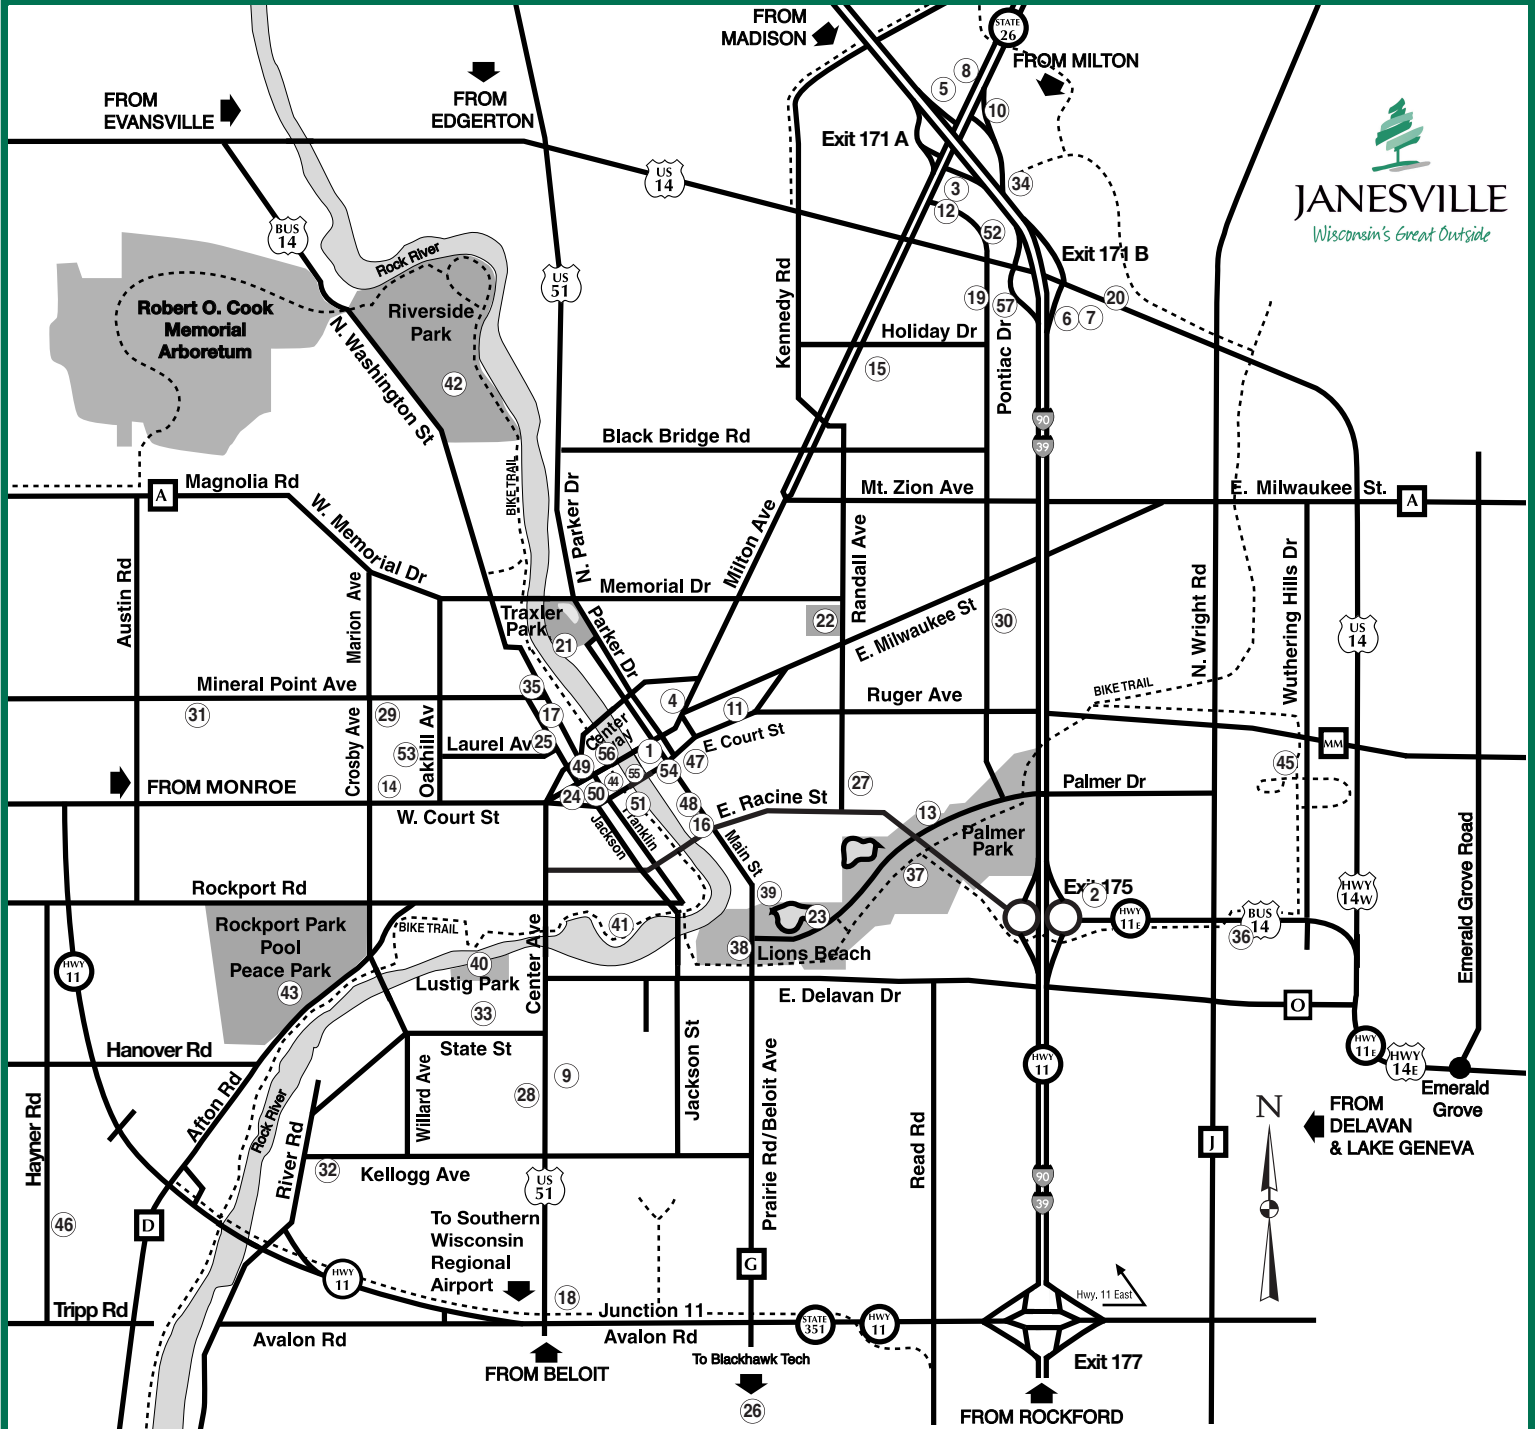

JANESVILLE . . . Wisconsin's Great Outside

- 1 Janesville Area Convention & Visitors Bureau, Inc.
- 13 Seasonal Visitor Information Center
- 47 Rock County Courthouse
- 48 Hedberg Public Library
- 49 Janesville City Hall
- 50 Forward Janesville, Inc.
- 51 Janesville Transit System
- 52 Van Galder Bus Terminal

ACCOMMODATIONS

- 2 Baymont Inn
- 3 Quality Inn
- 4 Guardian Angel Bed & Breakfast
- 5 Hampton Inn
- 6 Holiday Inn Express/Janesville Conference Center
- 7 Microtel Inn
- 8 Motel 6
- 9 Northern Town Motel
- 10 Americhn
- 11 Scarlett House Bed & Breakfast
- 12 Super 8

ACCOMMODATIONS

- 56 Cobblestone Hotel & Suites
 - 57 Town Place Suites by Marriott
- ## ATTRACTIONS
- 13 Camden Playground
 - 14 Gray Brewing Company
 - 15 Janesville Mall
 - 16 Janesville Performing Arts Center
 - 17 Lincoln - Tallman House
 - 17 Helen Jeffris Wood Museum Center
 - 17 Rock County Historical Society
 - 18 MacFarlane Pheasants, Inc.
 - 19 Pontiac Convention Center
 - 20 Pine Tree Plaza
 - 21 Rock Aqua Jays Water Ski Show
 - 22 Rock County Fairgrounds
 - 23 Rotary Botanical Gardens
 - 24 The Armory
 - 25 Wisconsin Wagon Company
 - 46 Skelly's Farm Market
 - 54 The Venue
 - 55 Festival Street - Town Square